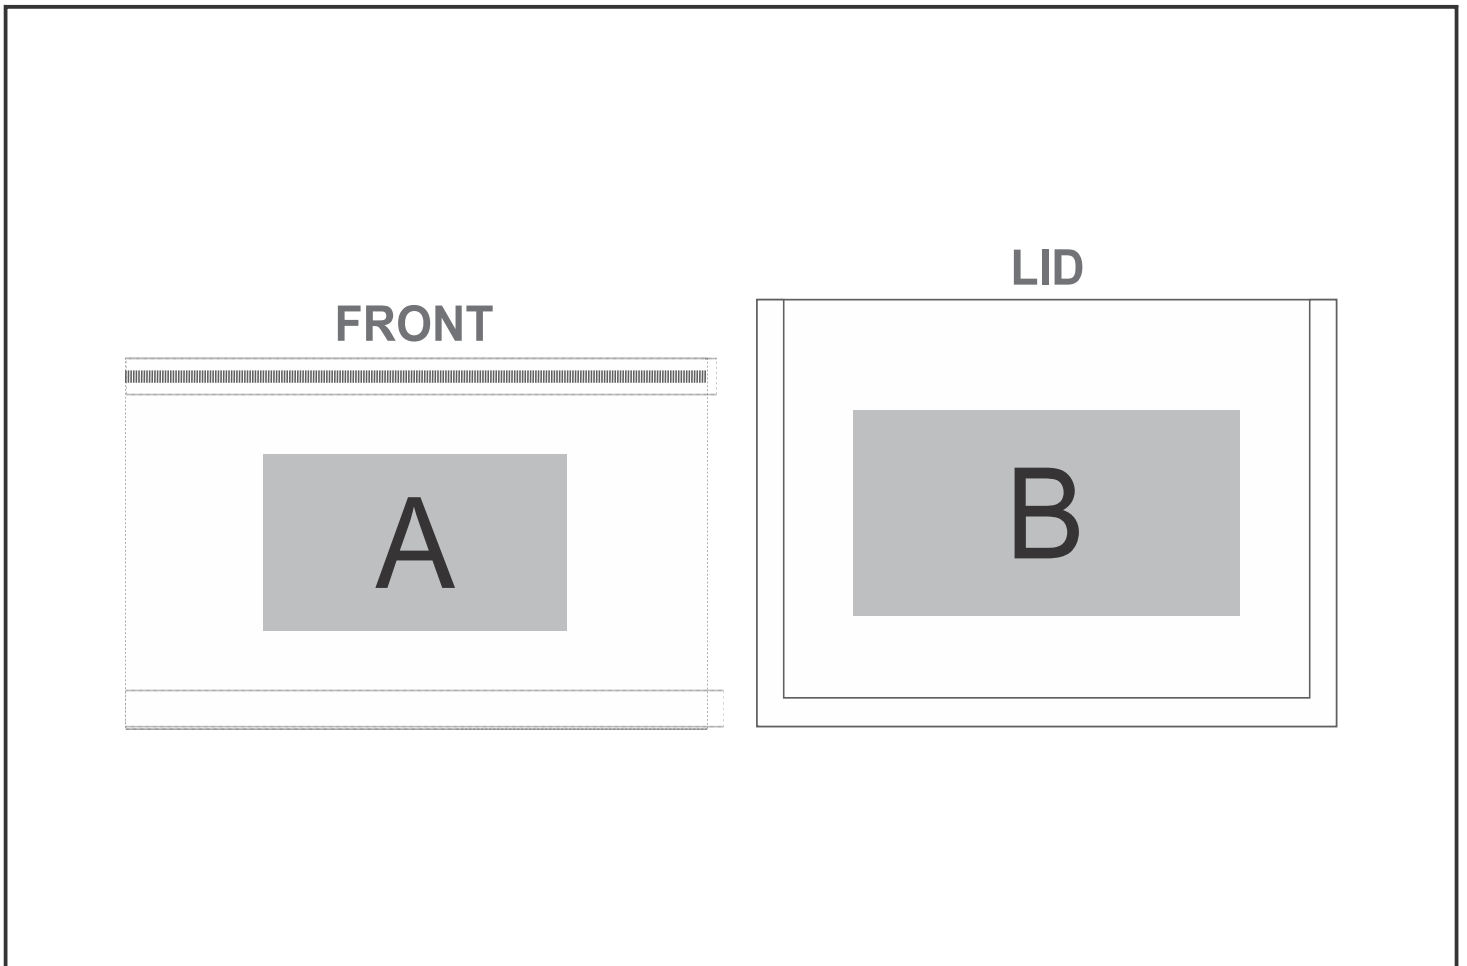

COOL-5425

Steffi 6-Can Cooler

Need to know:

- NB: Inclusive Branding is NOT applicable to Items marked as Reduced to Clear.

Branding Options:

Position	Branding Method (Branding Code)	No. of Colours	Dimension
A	Screen Print (SB)	1 Colour	110mm wide x 60mm high
B	Screen Print (SA)	1 Colour	140mm wide x 70mm high